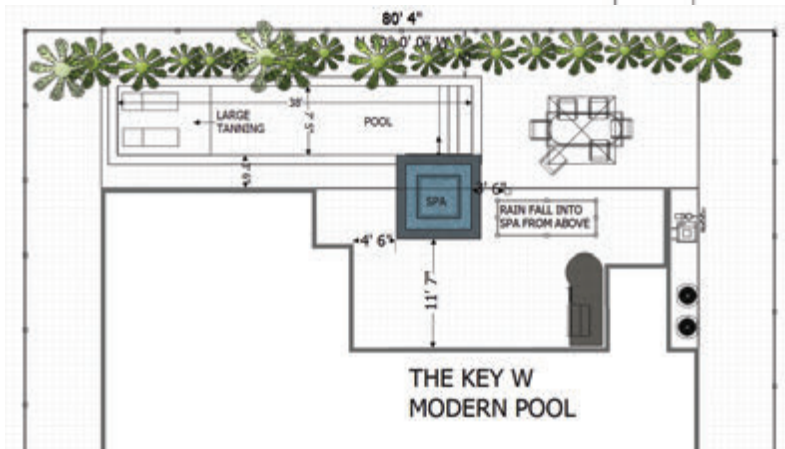

# The Key

Signature Edition

1 Story | 2,461 SF Under Ac Space | 3,811 SF Total Space  
4 Bed | 4.5 Bath | Study | 2 Car Garage | Pool

# Additional Front Elevation Options

Select Edition

Elements Edition

Back Elevation

Right Elevation

Left Elevation

- Gracious Florida Keys-style one-story home
- Spacious great room
- Gourmet kitchen with waterfall island
- Private master suite with large luxury bath
- High, vaulted ceiling in the great room
- Vaulted ceilings in each of the 4 bedrooms and study
- Large laundry room with built-in cabinets
- Two plus car garage
- Built-in pool and spa
- Large covered patio, outdoor kitchen and shower
- Privacy fence and low-maintenance turf
- Lush, tropical landscaping

# Pool Options

**Key Option #1:** Pool with large tanning deck and spa with rain fall feature from above and outdoor bar.

**Key Option #2:** Resort-style lap pool with in pool seating, unique sculpture and er, and raised wall with water sconces and lights.

# Site Layout