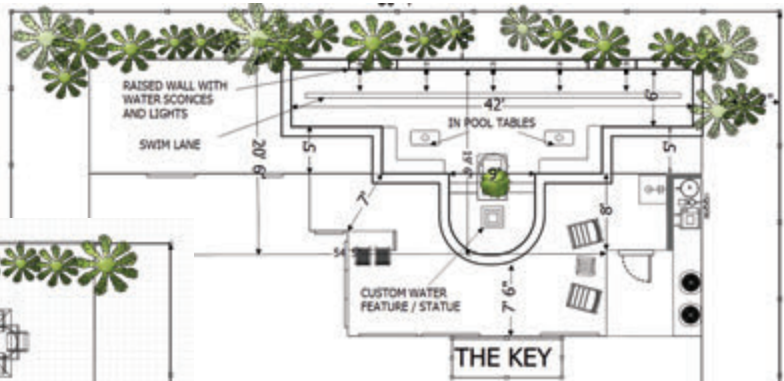

# Additional Front Elevation Options

Select Edition

Elements Edition

Back Elevation

Right Elevation

Left Elevation

- Gracious Florida Keys-style one-story home
- Spacious great room
- Gourmet kitchen with waterfall island
- Private master suite with large luxury bath
- High, vaulted ceiling in the great room
- Vaulted ceilings in each of the 4 bedrooms and study
- Large laundry room with built-in cabinets
- Two plus car garage
- Built-in pool and spa
- Large covered patio, outdoor kitchen and shower
- Privacy fence and low-maintenance turf
- Lush, tropical landscaping

## The Kitchen

# Pool Options

**Key Option #1:** Pool with large tanning deck and spa with rain fall feature from above and outdoor bar.

**Key Option #2:** Resort-style lap pool with in pool seating, unique sculpture and er, and raised wall with water sconces and lights.

# Site Layout